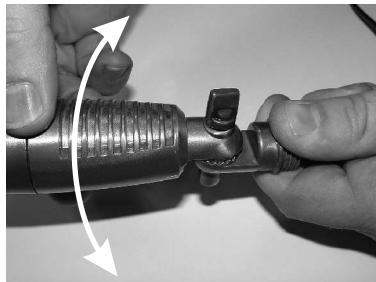

801-01520-RS
small

102-12196A-B047B

107-12189-B047B

301-0746-RS

801-01165-RS

Garden Lights
www.garden-lights.nl

MI3630 - 20160929

Remove lens before using lightsource